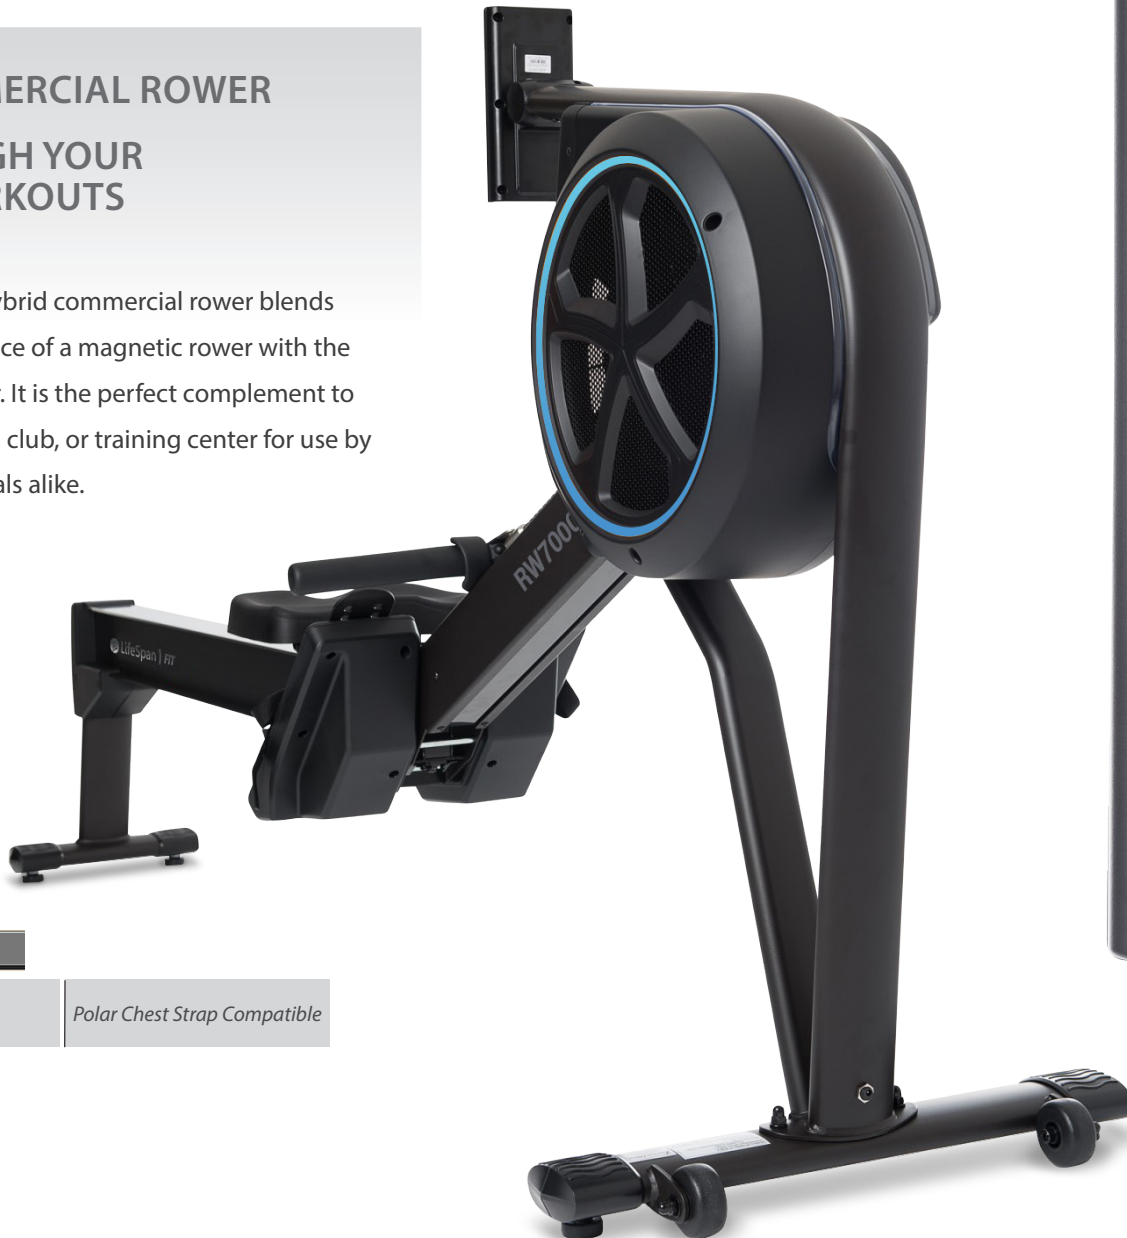

**RW7000 | COMMERCIAL ROWER**  
**POWER THROUGH YOUR TOUGHEST WORKOUTS**

This high-performance, hybrid commercial rower blends the whisper-quiet resistance of a magnetic rower with the natural feel of an air rower. It is the perfect complement to a home gym, hotel, health club, or training center for use by beginners and professionals alike.

**UNIQUE FEATURES**

Heart Rate

Polar Chest Strap Compatible

High visibility 5.5" LCD Back-lit Screen

U-Shaped seat removes tailbone pressure for easy movement

Long-lasting stainless steel coated monorail ensures smooth glide throughout the full stroke

Adjustable footrests and angled handlebar provide a comfortable fit

Quick-release unlock mechanism for compact storage

Nickel-plated steel chain for instant feedback.

Hybrid air and magnetic resistance reduces noise and mimics water rowing.

#### CONSOLE

Display	5.5" Blue Backlight LCD
Display Mode	Exercise, Force Curve, Bar Chart, Race, HIIT
Readouts	Goal Time, Total Time, Distance, Watts, Calories, HR Pulse, Race, Height Intensity Interval Training (HIIT)
Exercise Programs	P1 to P4 Manual Selection; P5 Race; P6 to P9 HiiT
Power Generation for Monitor	120v Plug Adaptor
Resistance Level	16 Levels